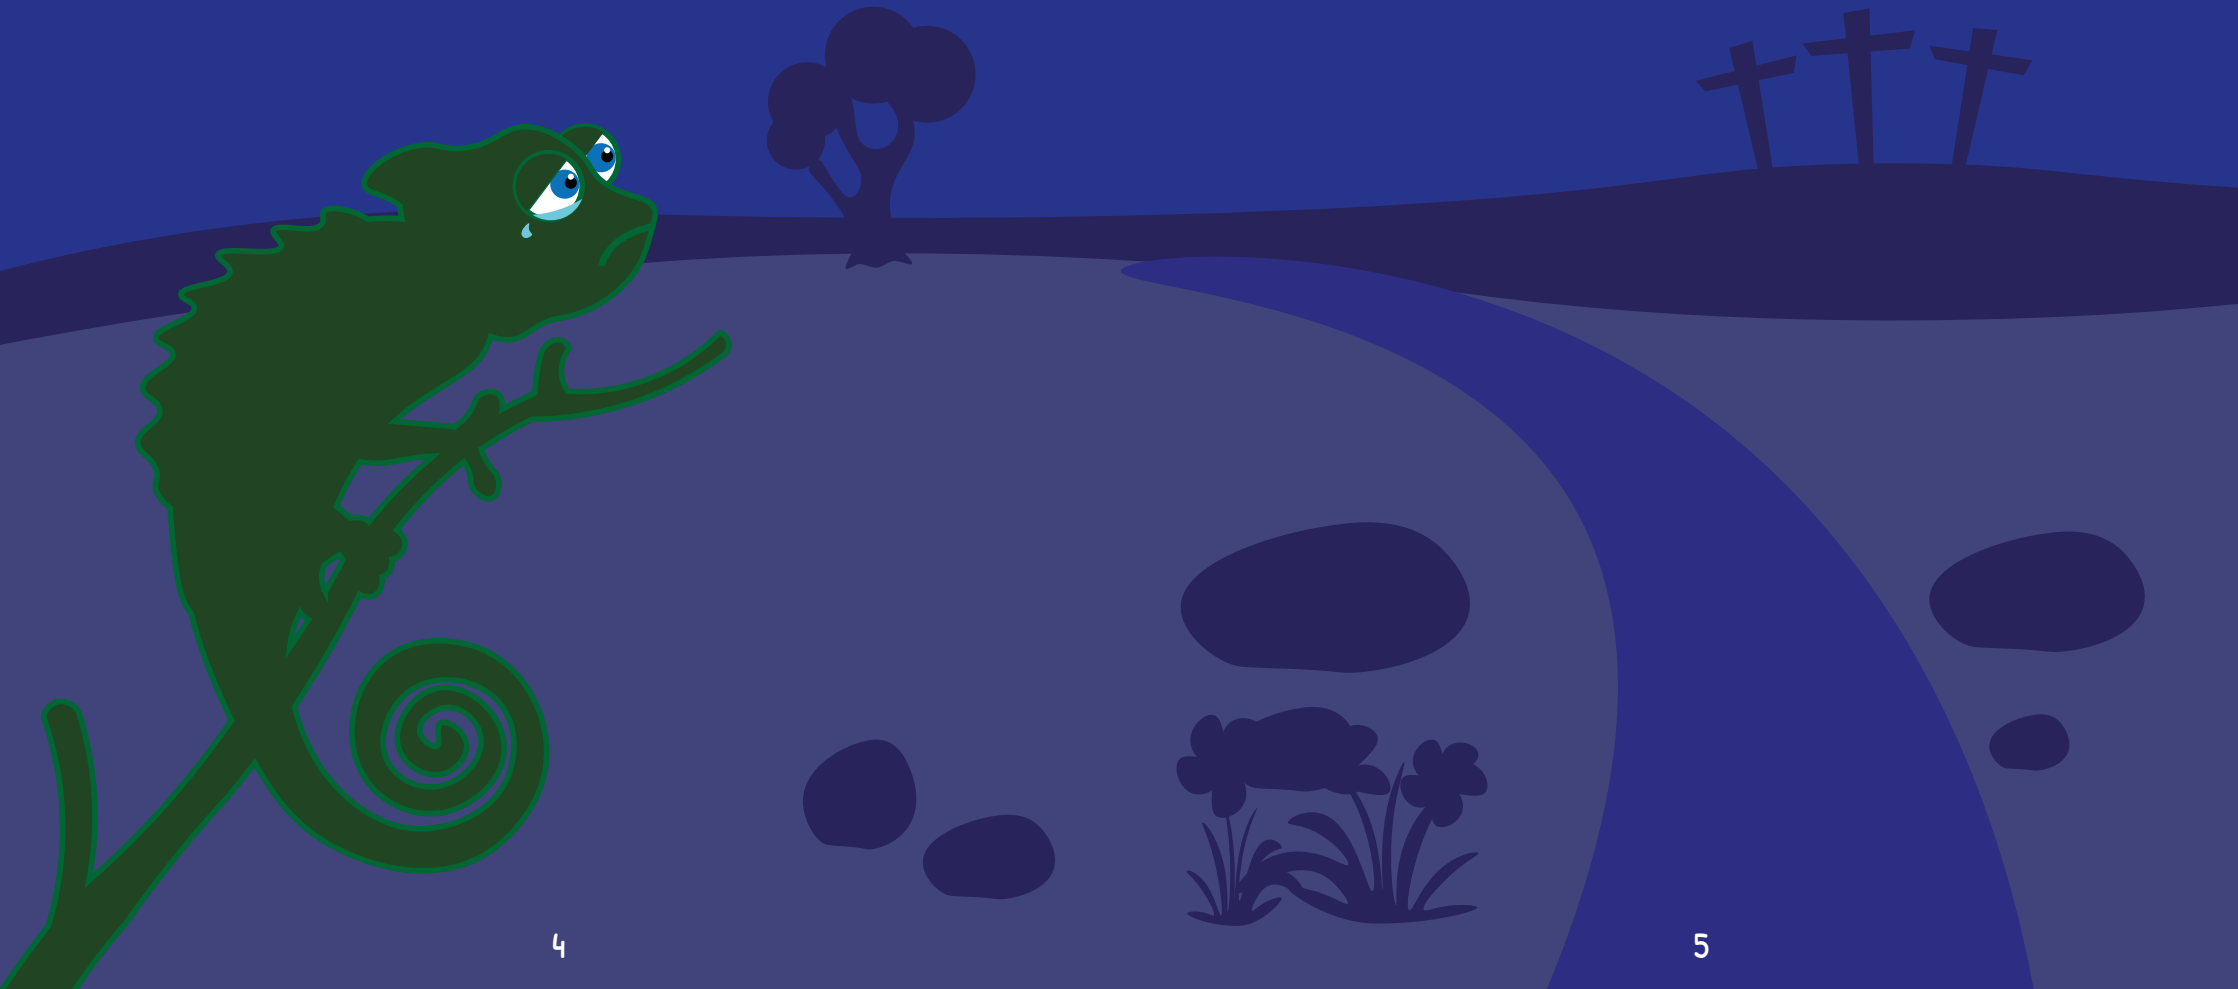

BILI

DO YOU BELIEVE?

by
Justin Malewezi jr.

Christian cultural stories from Malawi
for emergent readers.

Level 2
Chule Reader

Why do chameleons have
swollen eyes?

written by
Justin Malewezi Jr.

Long time ago lived Bili the chameleon.
He lived by the road side,
catching insects.

He saw many things
that made him happy.

But one day,
Bili saw something ...

... that made him very sad.

He was so sad that he cried
the whole night.

In the morning, his eyes were swollen.
Along came an old man.

Oh Bili, don't you know?
Yes it was so sad,
but now you should be so glad.

He died, yet now is alive,
So now, we have life.

But only if you believe.
Bili, do you believe?

Questions

1. What type of animal was Bili?
2. Where did Bili live?
3. What did Bili see that made him so sad?
4. Who died, but now is alive?
5. "He died so that we can have life."
what does this mean?